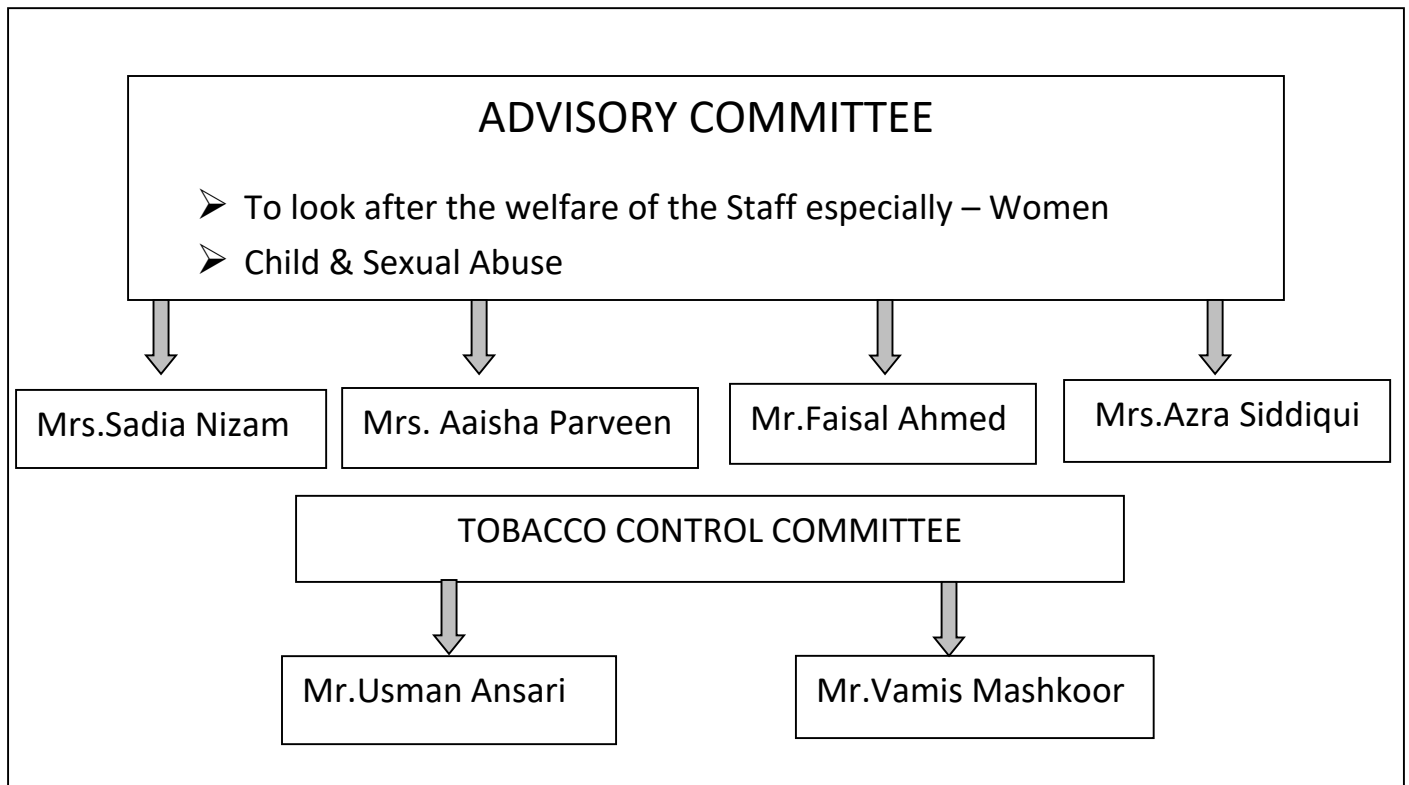

HIERARCHY OF RESPONSIBILITIES 2019-2020

DISCIPLINE

Co-ordinators
Mr. Shashank & Ms. Iqbal Kousar

Members

Ground Floor

Ms. Mehrun Nisa
&
Mr. Arshad

1st Floor

Ms. Sabiha Habib
&
Mr. Faheem Siddiqui