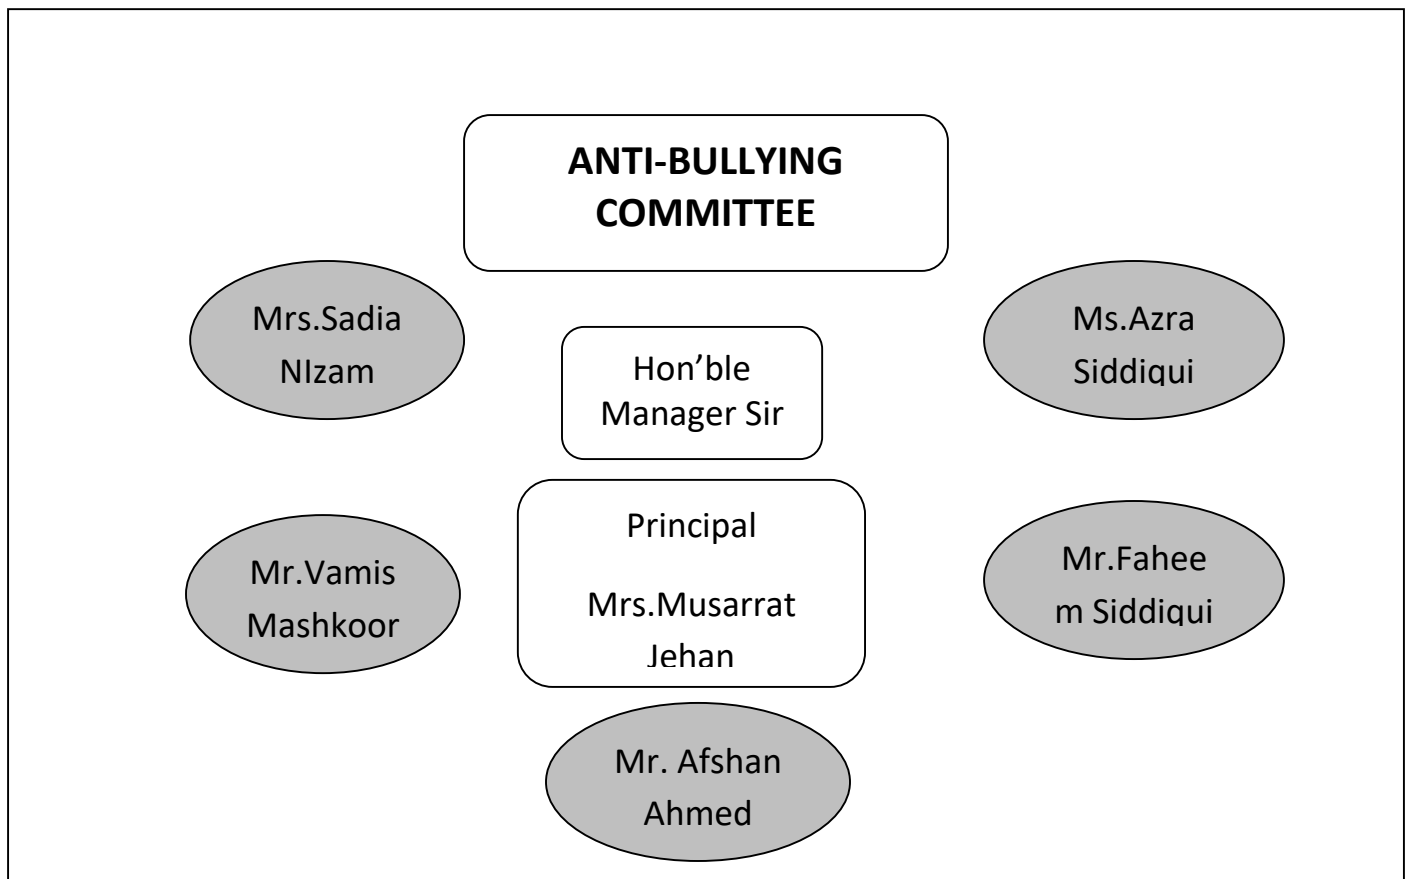

HIERARCHY OF RESPONSIBILITIES 2019-2020

DISCIPLINE

Co-ordinators
Mr. Shashank & Ms. Iqbal Kousar

Members

Ground Floor

Ms. Mehrun Nisa
&
Mr. Arshad

1st Floor

Ms. Sabiha Habib
&
Mr. Faheem Siddiqui